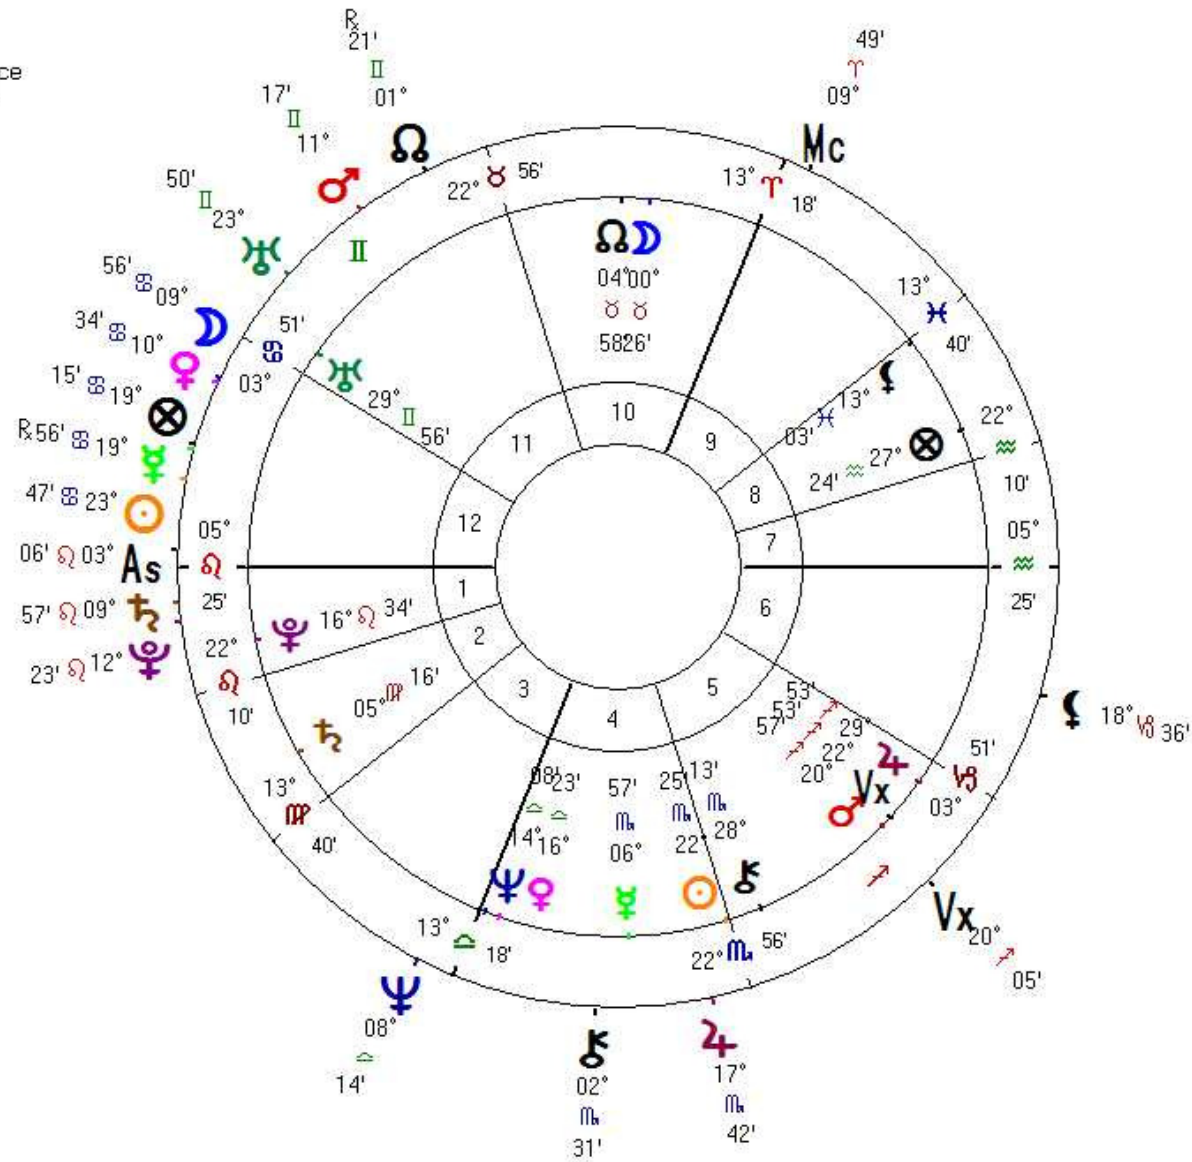

Outer Wheel
Princess of Wales, Diana

Natal Chart (2)

1 Jul 1961
 19:45 -1:00
 Sandringham, England
 52°N50' 000°E30'

*Geocentric
 Tropical
 Placidus
 True Node*

Ela para Ele

Vtx ♂ Asc

Vtx ☐ ☾ ♀

Vtx ⚞ ♃

Ele para Ela

Vtx ♂ Asc

Vtx ⚞ MC ☾

Vtx △ ♁

Vtx ⚞ ♀

Inner Wheel
Prince of Wales, Charles

Natal Chart (1)
 14 Nov 1948
 21:14 +0:00
 Buckingham Palace
 51°N30'000"W08'
*Geocentric
 Tropical
 Placidus
 True Node*

Outer Wheel
Camilla Parker-Bowles

Natal Chart (3)
 17 Jul 1947
 07:00 -2:00
 London, England
 51°N30'000"W10'
*Geocentric
 Tropical
 Placidus
 True Node*

Ela para Ele

Vtx ♂ Vtx

Vtx ♂ ♂

Vtx ♀ ♀ ♀

Vtx ♀ ♀

Vtx ♀ ♀