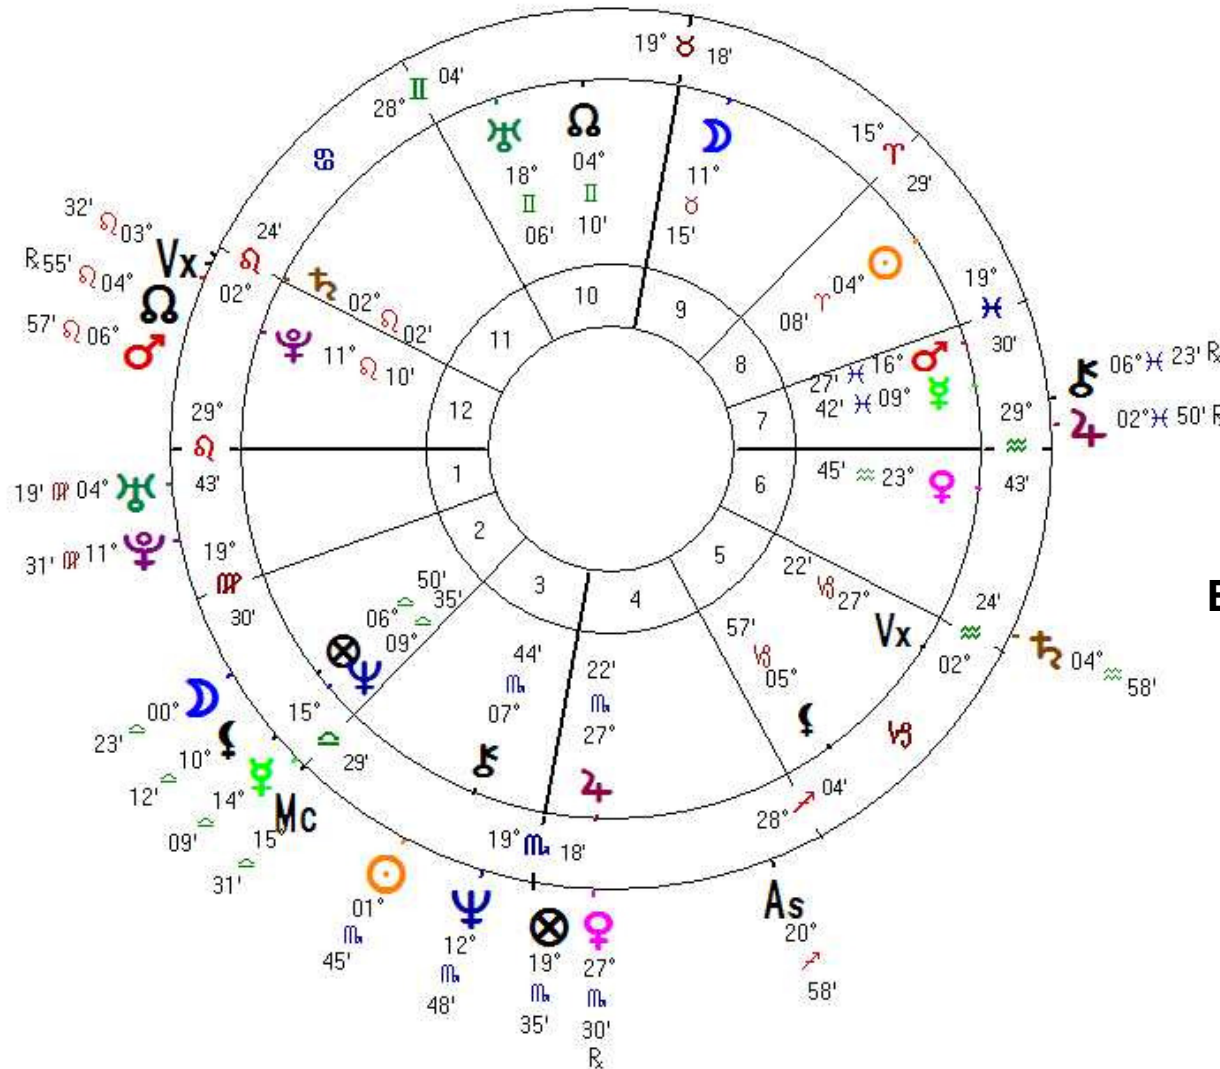

Inner Wheel
Elton John
Natal Chart (14)
25 Mar 1947
16:00 BST -1:00
Pinner, England
51°N36' 000°W23'
Geocentric
Tropical
Placidus
True Node

Outer Wheel
David Furnish
Male Chart (13)
25 Oct 1962
12:00 EDT +4:00
Scarborough, CAN
43°N44' 079°W16'
Geocentric
Tropical
Placidus
True Node

David-Elton

Vtx ♀ Vtx

Vtx ♂ ♃ ♀

Vtx ✖ ♀

Vtx △ ☉

Vtx □ ♃

Vtx ⚞ ♀

Elton-David

Vtx ♀ ♂

Vtx ✖ ♀

Vtx △ ☾

Vtx ⚞ ♂