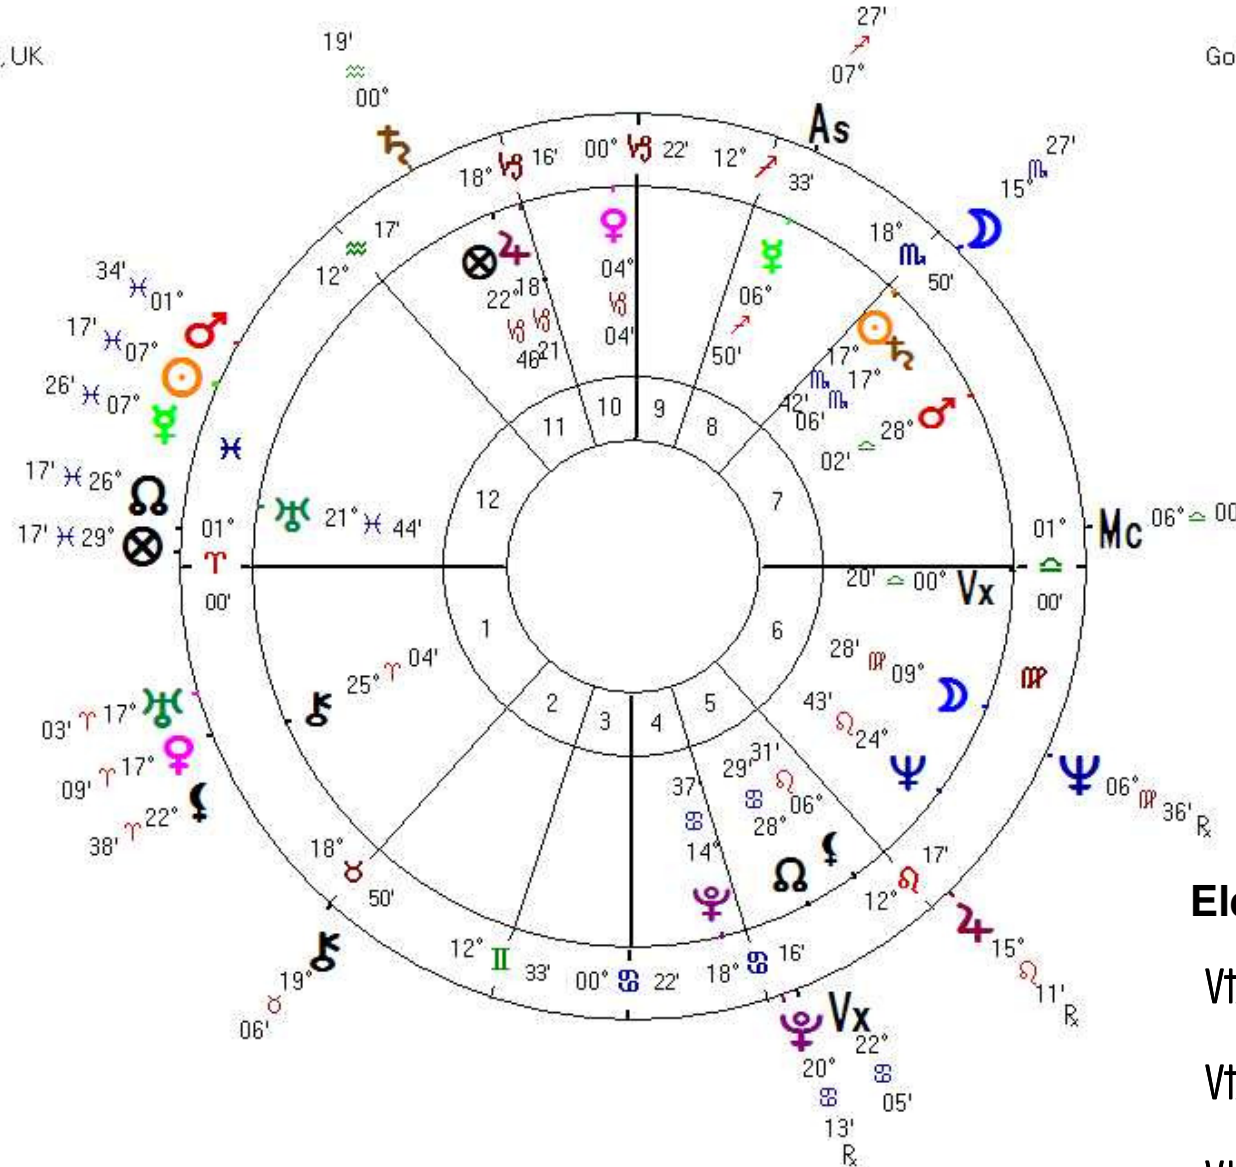

David-Elton

Vtx ♀ Vtx

Vtx ♂ ♃ ♀

Vtx ✖ ♀

Vtx △ ☉

Vtx □ ♃

Vtx ⚞ ♀

Elton-David

Vtx ♀ ♂

Vtx ✖ ♀

Vtx △ ☾

Vtx ⚞ ♂

Inner Wheel
Richard Burton
Male Chart [1]
 10 Nov 1925
 15:00 UT +0:00
 Ponthydfendigaid, UK
 52°N17' 003"W51'
Geocentric
Tropical
Placidus
True Node

Outer Wheel
Elizabeth Taylor
Natal Chart [3]
 27 Feb 1932
 02:00 UT +0:00
 Golders Green, England
 51°N34' 000"W12'
Geocentric
Tropical
Placidus
True Node